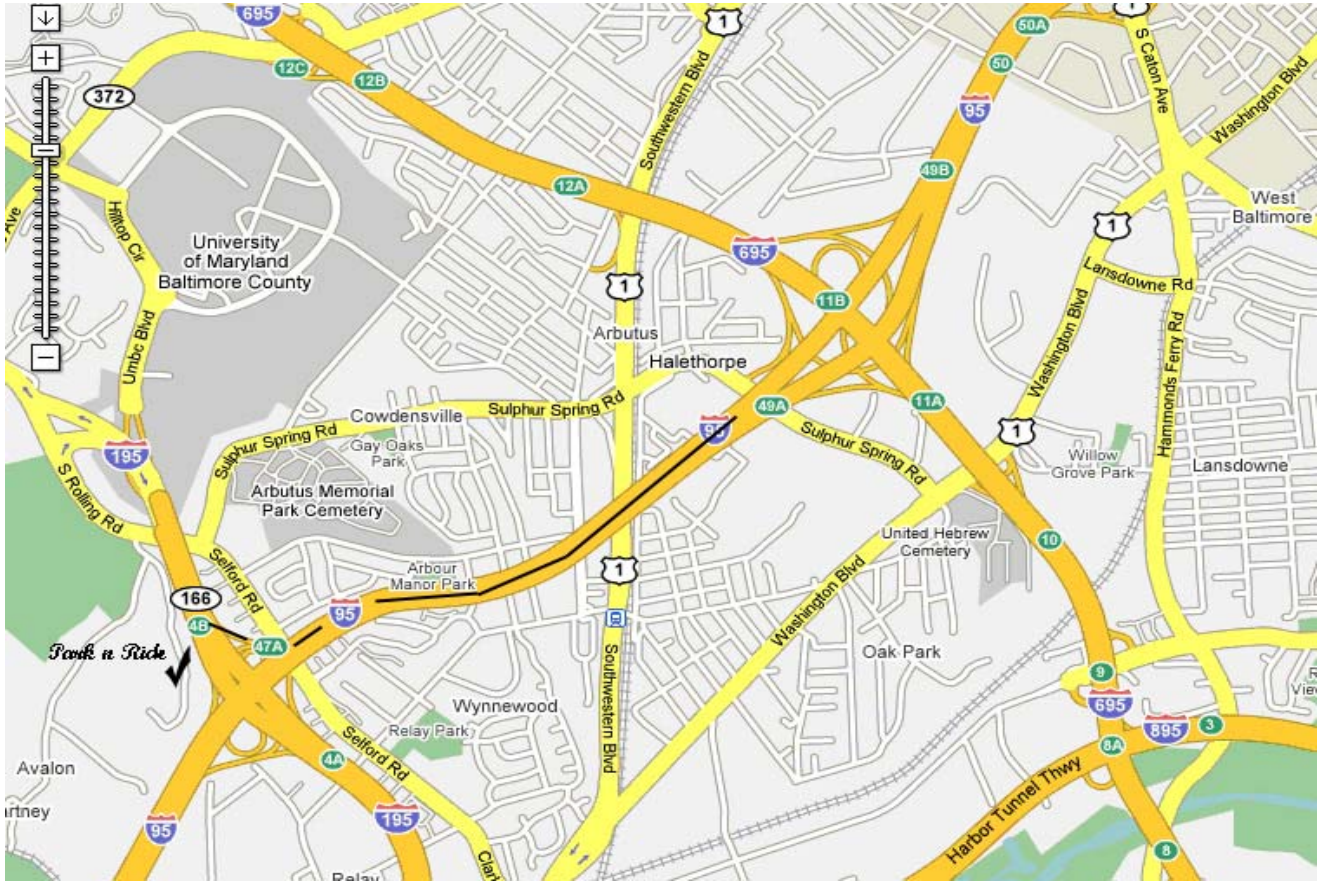

**DIRECTIONS TO Park n Ride near Catonsville, MD
1171 S. Rolling Road
Catonsville, MD 21228**

- Take I-95 South to Exit 47B – Route 195/166N (this is the 1st exit past I-695)
- Bear **Right** onto **Rt 166 North**
- Follow signs for Park-n-Ride
- Park-n-Ride is on the left