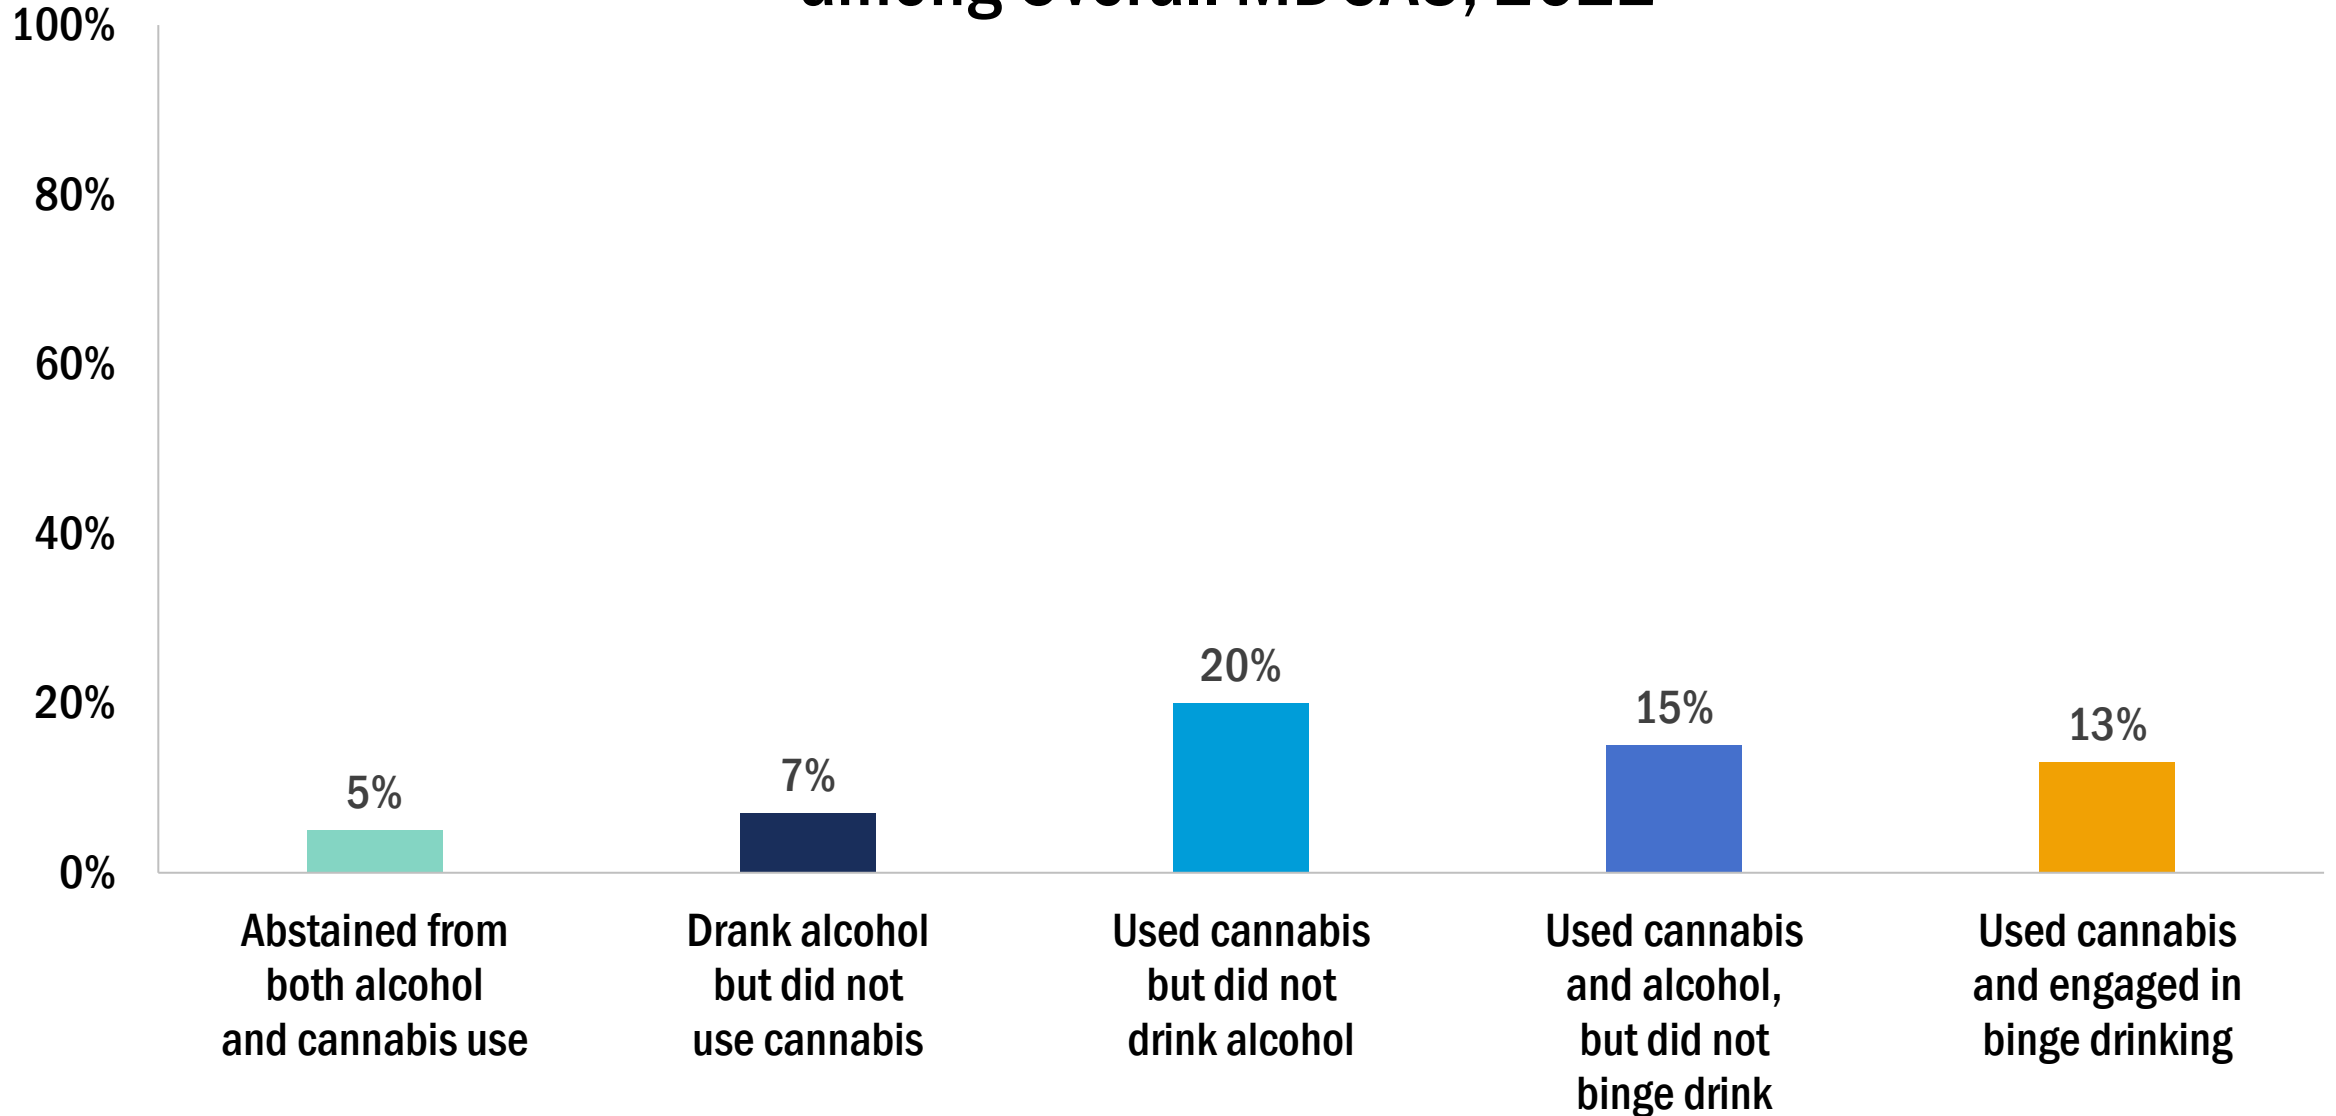

Skipping Class by Alcohol and Cannabis Use*

among FSU Students, 2022

*Past-month binge drinking; past-year cannabis use

Academic Struggles and Alcohol and Cannabis Use*

among Overall MDCAS, 2022

% struggling academically (GPA < 3.0 and skip sometimes or often)

*Past-month binge drinking; past-year cannabis use